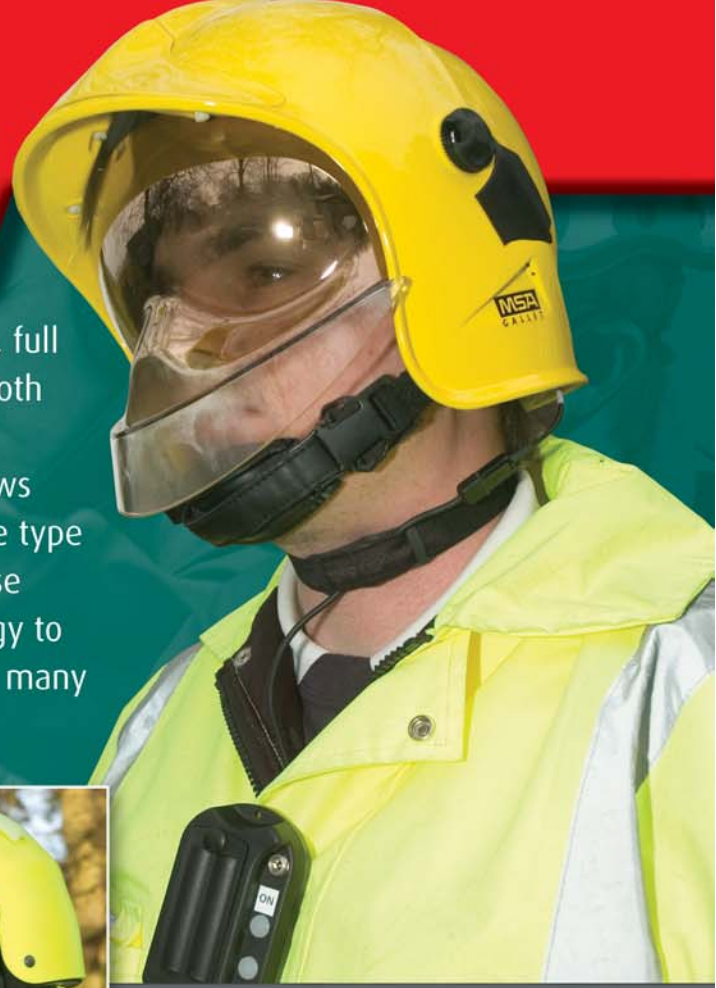

A-KABEL

Modular Class 1 Bluetooth Dongle

A-KABEL's Modular Bluetooth Dongles allow hands-free, full duplex communication between dongles and or Bluetooth headsets up to 200 metres apart. The dongle has a quick disconnect connection that allows numerous types of headsets to be connected to suit the type of application required. Manufactured in Norway in close collaboration with end-users, using the latest technology to ensure excellent hands-free DUPLEX communication in many different environments.